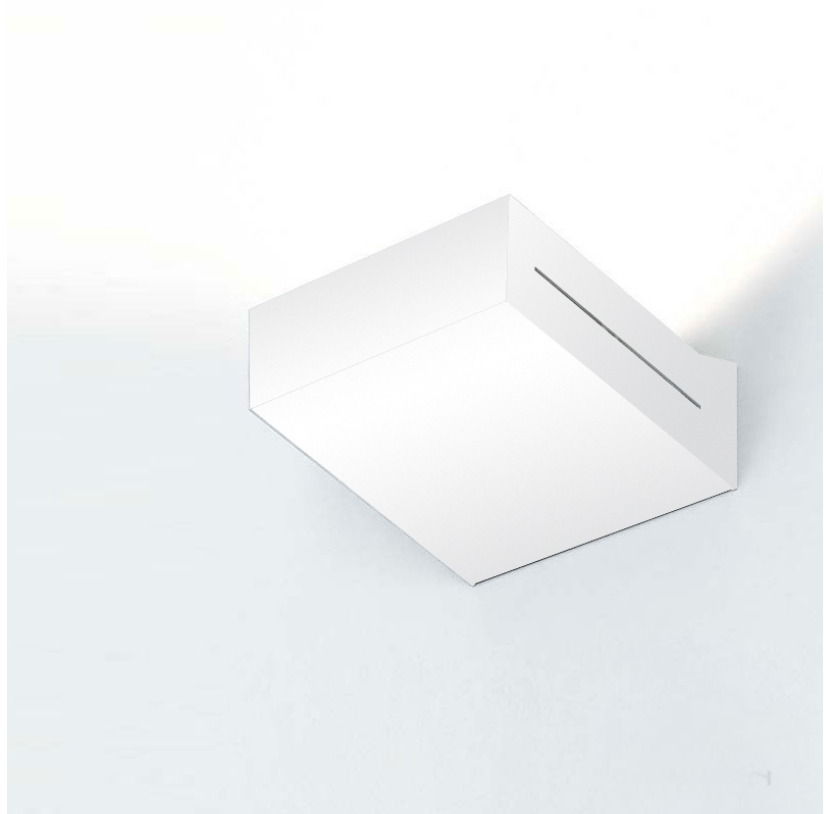

NEVA SURFACE

D93165

PROJECT
TYPE
NOTES
QUANTITY
DATE

GENERAL

Series: Neva
Brand: Milan
Division: Design
Mounting Type: Surface
Mounting Location: Wall
Subcategory: Uplight

PHYSICAL

Shape: Rectangle
Length (mm): 128
Length (in): 5 1/16
Height (mm): 85
Height (in): 3 3/8
Extension (mm): 117
Extension (in): 4 5/8
Light Distribution: Direct / Indirect
Weight (kg): 1.4
Weight (lbs): 3
Fixture Finish: WHI
Fixture Material: Metal

ELECTRICAL

Lamp Type: LED
Max. Wattage Per Lamp (W): 10
Dimming: Non-Dimmable
Driver Included: Yes
Driver Location: Integrated
Driver Type: Constant Current
Driver Class: Class 2
Housing: ENCP3
Input Voltage (V): 120
Upon Request: Dimmable option available with remote driver upon request

LED

Number of LEDs: 1
Color Temperature (°K): 2700
Nominal Lumen (lm): 1010
CRI: >80 CRI

OPTICAL

Reflector°: 50

RATINGS AND CERTIFICATIONS

Certified By: CSA Certified to UL and CSA Standards
IP rating: IP20

128mm 5 1/16"

108mm 4 1/4"

108mm 4 1/4"

J-Box cover plate
Included

85mm 3 3/8"

117mm 4 5/8"